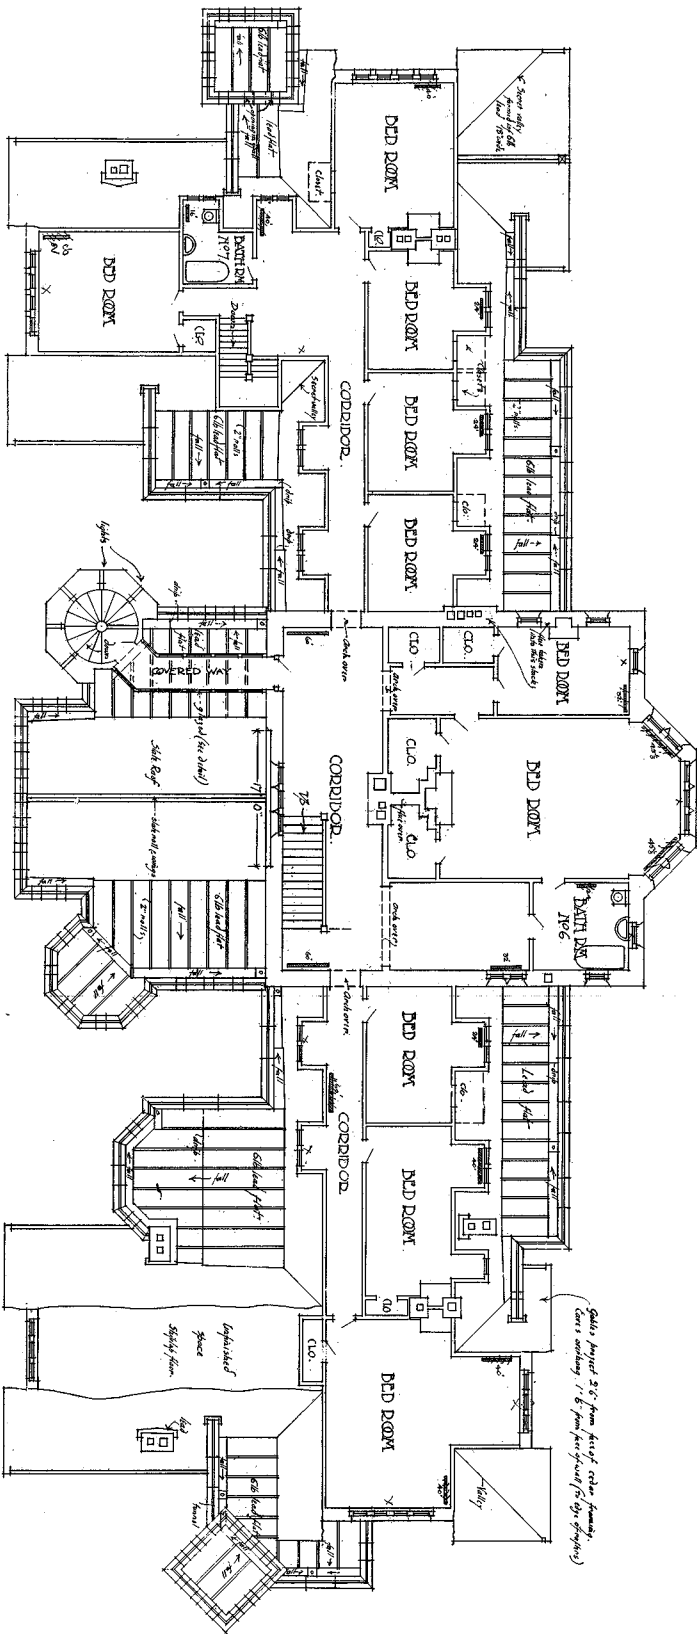

DESIGN FOR THE JAMES BROWN
 AT HATLEY PARK, VICTORIA, B.C.
 DRAWING 1824.

COLOR REFERENCE
 Grey - Stone
 Red - Brick
 Yellow - Wood
 Green - Glass
 Blue - Metal

THIRD FLOOR PLAN.

W. H. Murray
 Architect, Victoria, B.C.
 J. H. H. H.