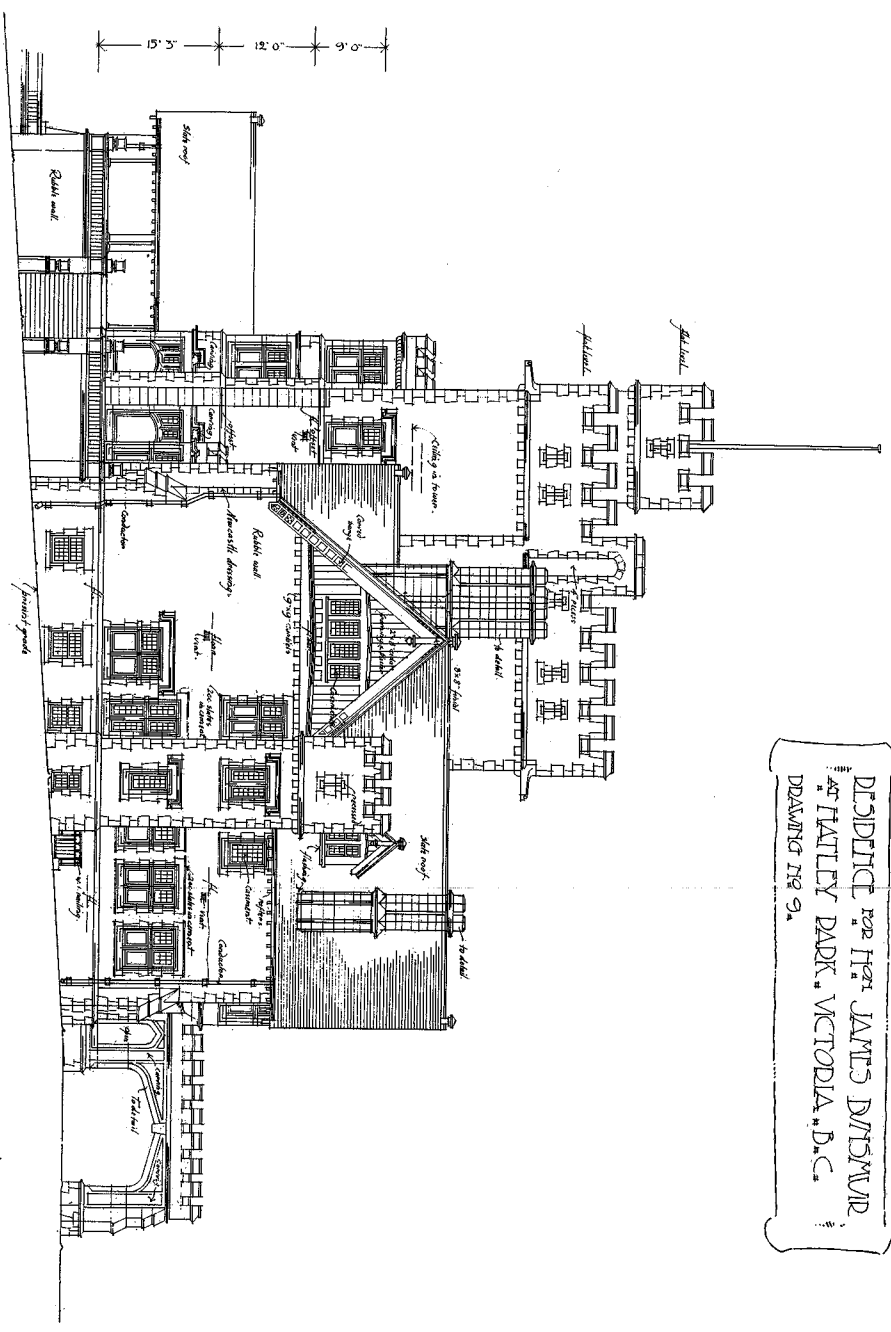

EAST ELEVATION.

SCALE 1/8" = 1'-0"

Walter C. Carter, Vienna, D.C.  
1916

RESIDENCE FOR MRS. JAMES DWYER,  
AT HATLEY PARK, VICTORIA, B.C.  
DRAWING NO. 9.